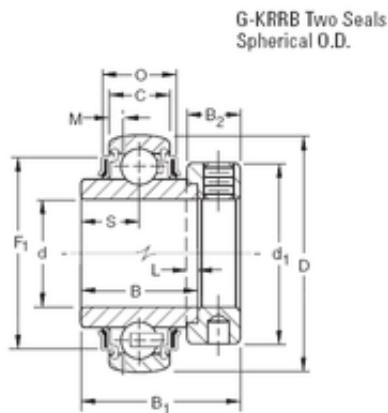

## 30,1625 mm x 62 mm x 36,51 mm TIMKEN G1103KRRB Insert Bearings Spherical OD

Bearing No. G1103KRRB

Size	30.1625x62x36.51 mm
Bore Diameter	30,1625 mm
Outer Diameter	62 mm
Width	36,51 mm
d	30,1625 mm
D	62 mm
B	36,51 mm
C	18 mm
P	21,56 mm
O	52,53 mm
d1	44,1 mm
B1	3,96 mm
B2	15,9 mm
L	4 mm
S	18,3 mm
F1	48,4 mm
Weight	0,376 Kg
Basic dynamic load rating (C)	21,8 kN

G1103KRRB Bearing 2D drawings and 3D CAD models