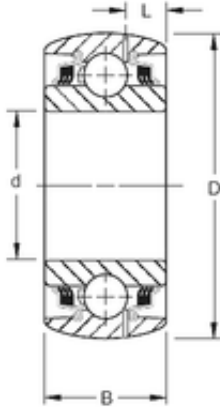

Hebei Xiantong Bearing Co., Ltd.

ROUND BORE

45,34 mm x 90 mm x 30,18 mm TIMKEN
GW210PPB5 Single Row Ball Bearings

Bearing No. GW210PPB5

Size	45.34x90x30.18 mm
Bore Diameter	45,34 mm
Outer Diameter	90 mm
Width	30,18 mm
d	45,34 mm
D	90 mm
B	30,18 mm
C	30,18 mm
Weight	0,794 Kg
Basic dynamic load rating (C)	39,9 kN

GW210PPB5 Bearing 2D drawings and 3D CAD models